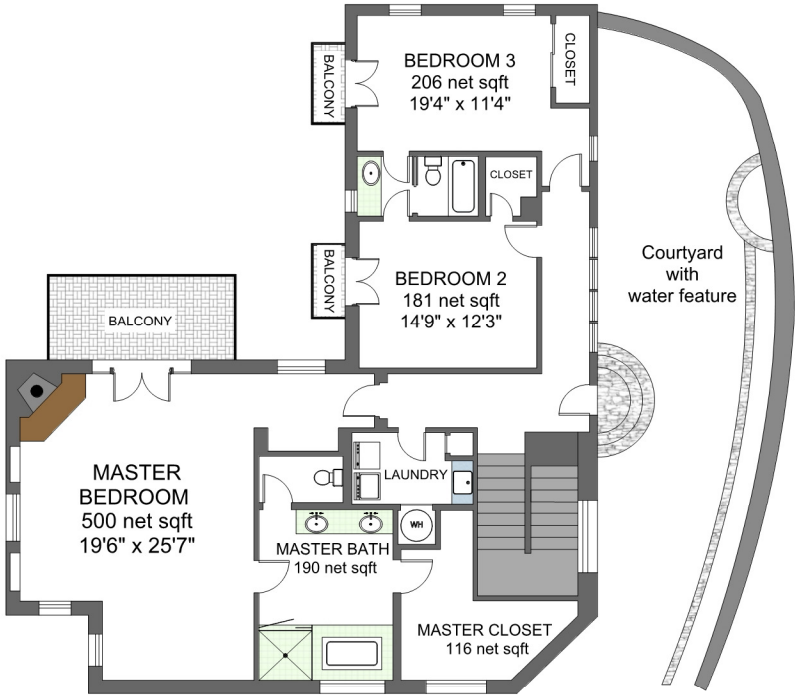

1439 Tunnel Road Santa Barbara, CA

Residence gross square footage.....3840
Garage net square footage.....414

Entry Level

Upper Level

ARMCS
mark@armcs.biz
805-448-1032
Drawings are represented as accurate however no guarantee is made as to accuracy of any information. All measurements and square footages are approximate.