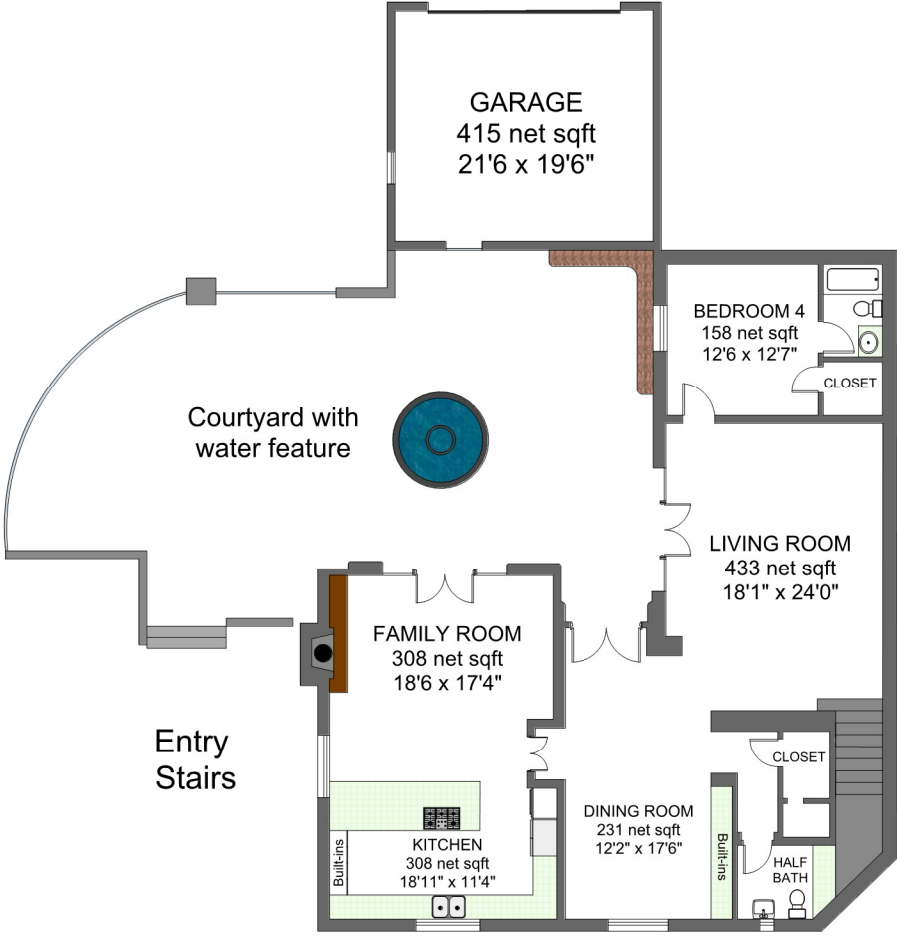

1439 Tunnel Road Santa Barbara, CA

Residence gross square footage.....3840
Garage net square footage.....414

Entry Level

Upper Level

ARMCS
mark@armcs.biz
805-448-1032
Drawings are represented as accurate however no guarantee is made as to accuracy of any information. All measurements and square footages are approximate.